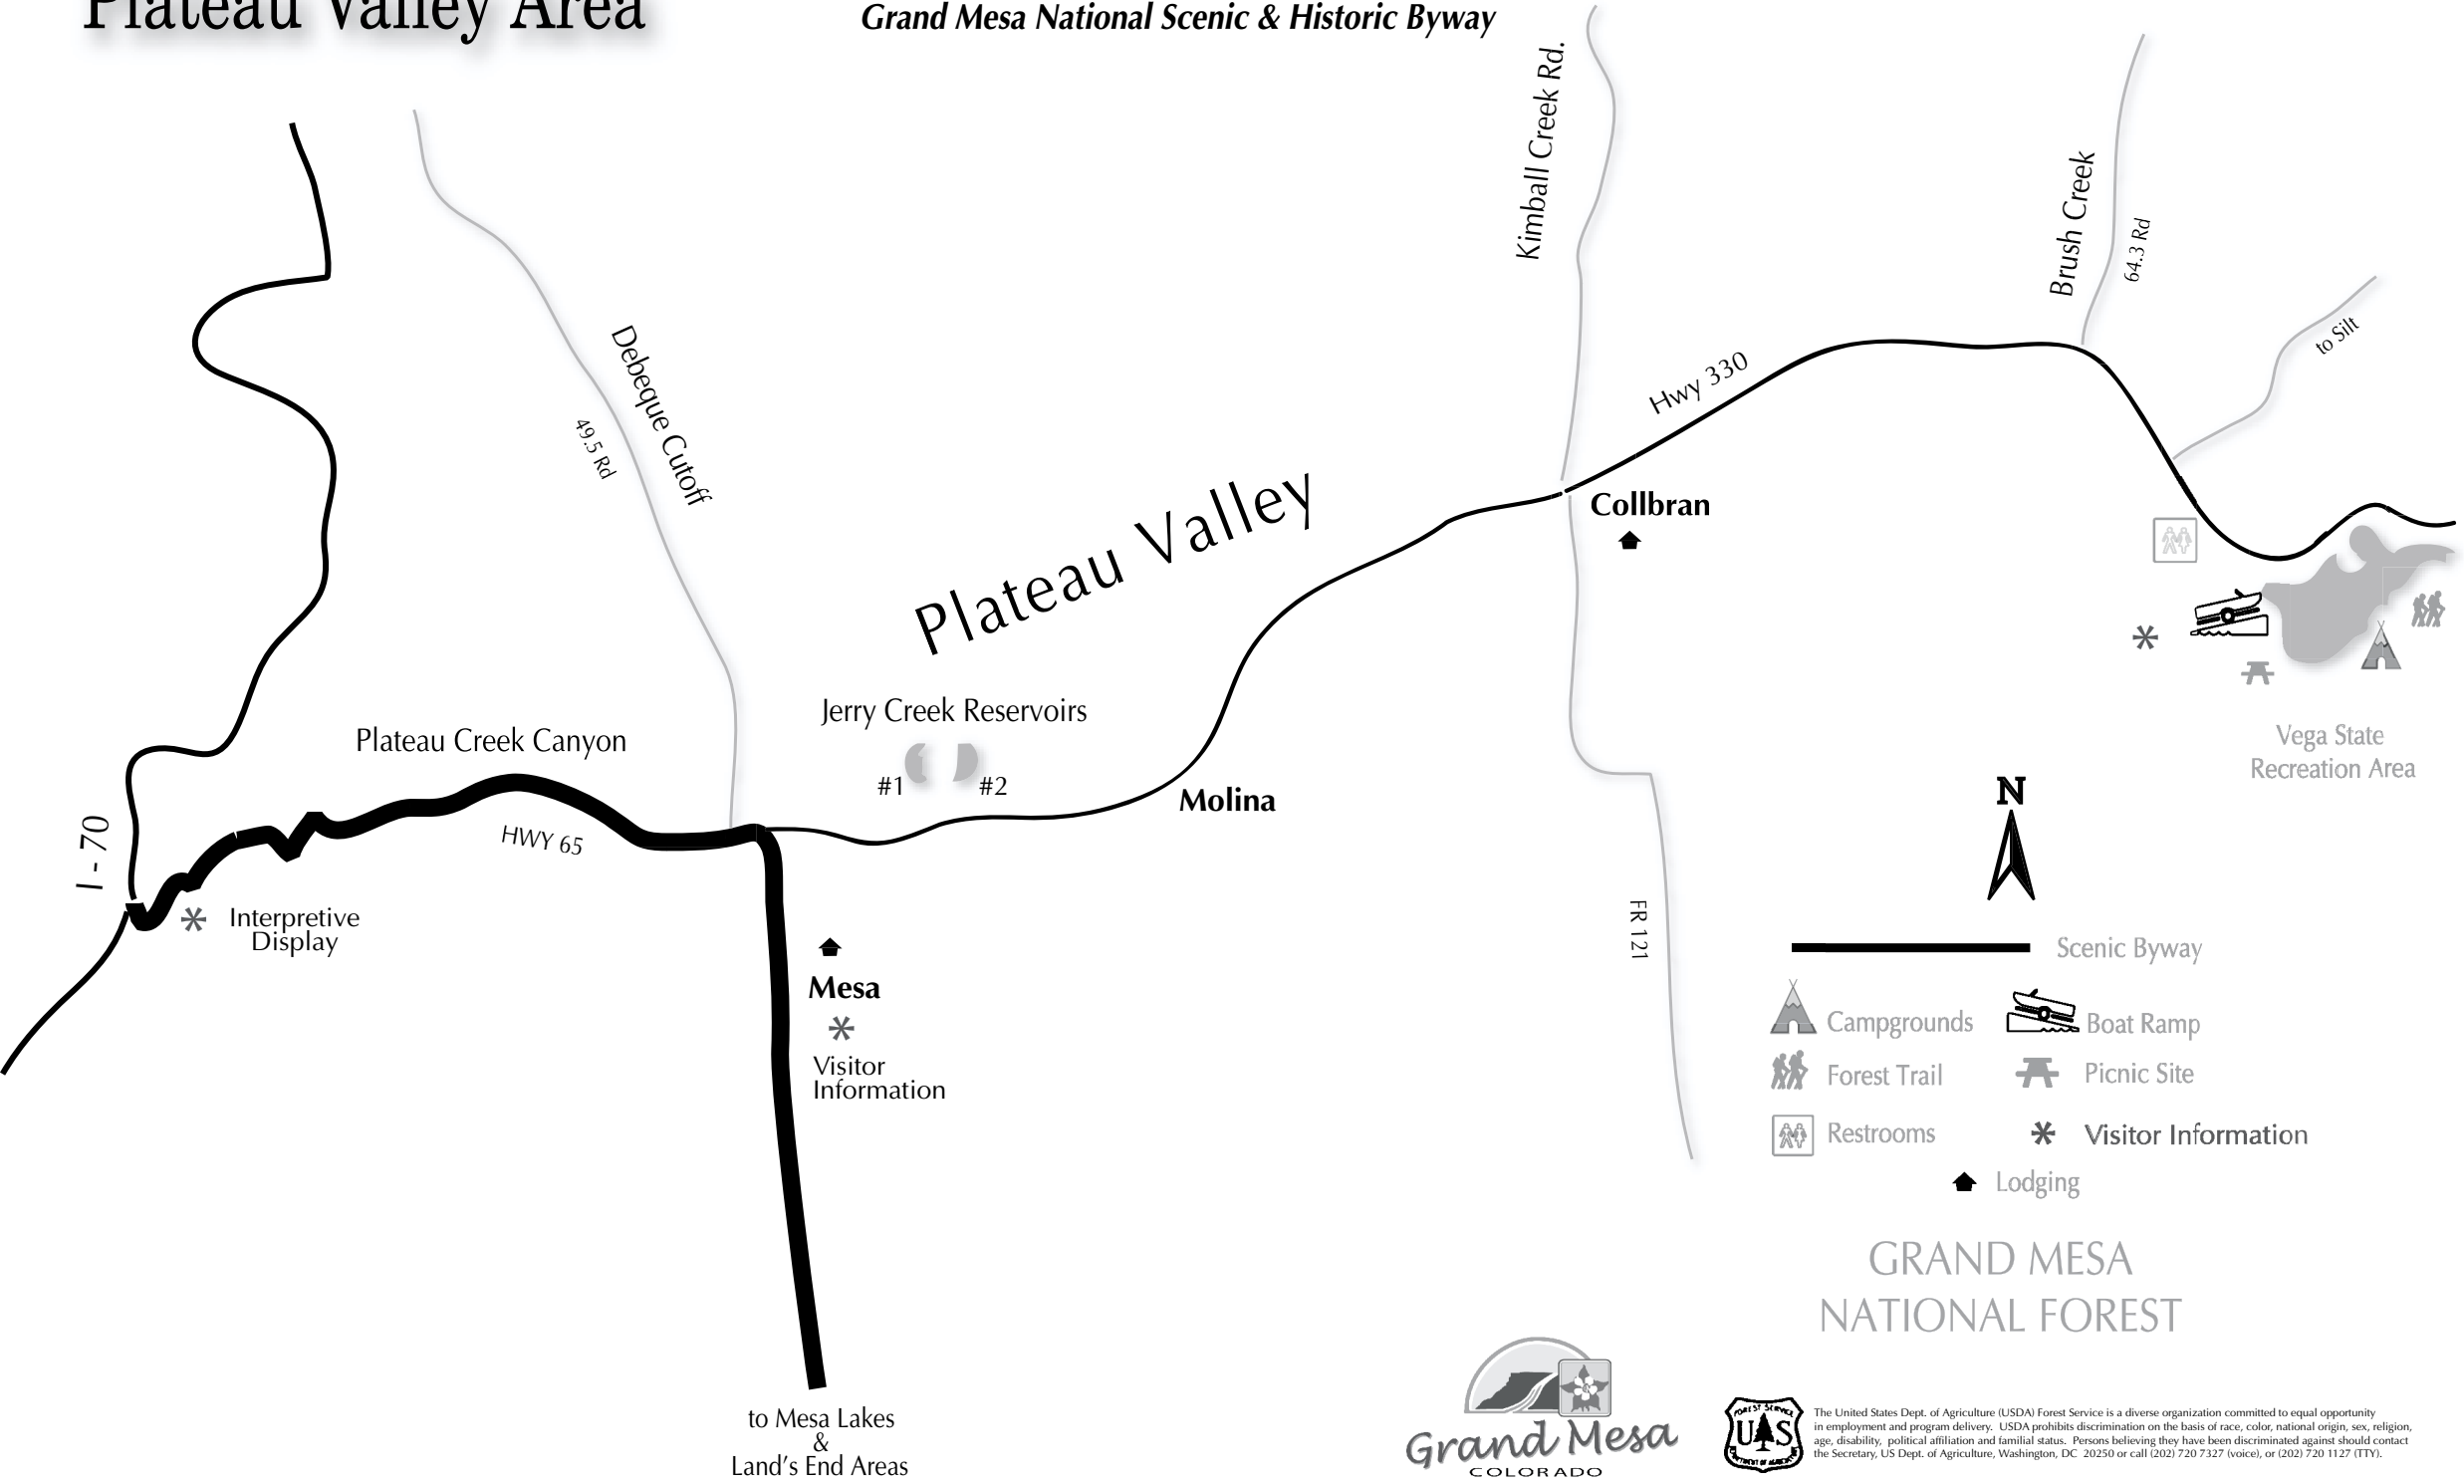

Plateau Valley Area

Grand Mesa National Scenic & Historic Byway

N

Scenic Byway

- Campgrounds
- Boat Ramp
- Forest Trail
- Picnic Site
- Restrooms
- Visitor Information
- Lodging

GRAND MESA
NATIONAL FOREST